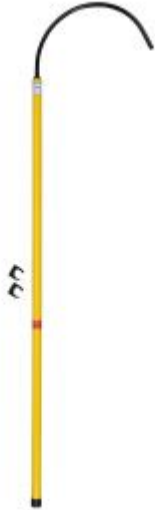

INSULATED RESCUE ROD L.147cm

Reference : OE 0720

Item name	INSULATED RESCUE ROD L.147cm
EAN code	3700461471452
Intro	For the rescue of agents affected by electrification and/or dazzle when repairing a voltage tester for example. Allows the injured party to be brought to safety by pulling them by the waist.
Text	Compatible with authorizations: B1L, B1VL, B1TL, B2L, B2VL, B2TL, BCL, BEL, BRL, B1XL, B2XL.
Specifications	Specifications: - operating voltage: 45,000V - steel hook 18x1.5mm - tensile force: 150kg
Contents	Supplied with wall hooks.
Warranty period	No warranty (consumable)
Tariff code	Tariff Normal (TN)
Warranty Procedure	NO