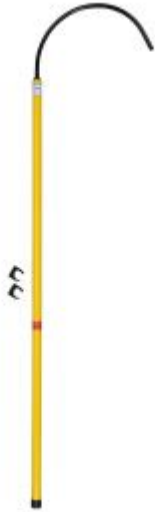

INSULATED RESCUE ROD L.147cm

Reference : OE 0720

Item name	INSULATED RESCUE ROD L.147cm
EAN code	3700461471452
Intro	For the rescue of agents affected by electrification and/or dazzle when repairing a voltage tester for example. Allows the injured party to be brought to safety by pulling them by the waist.
Text	Compatible with authorizations: B1L, B1VL, B1TL, B2L, B2VL, B2TL, BCL, BEL, BRL, B1XL, B2XL.
Specifications	Specifications: - operating voltage: 45,000V - steel hook 18x1.5mm - tensile force: 150kg
Contents	Supplied with wall hooks.
Warranty period	No warranty (consumable)
Tariff code	Tariff Normal (TN)
Warranty Procedure	NO