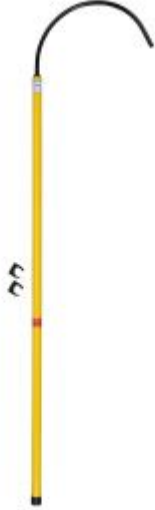

INSULATED RESCUE ROD L.147cm

Reference : OE 0720

Item name	INSULATED RESCUE ROD L.147cm
Bar code	3700461471452
Introduction	For the rescue of agents affected by electrification and/or dazzle when repairing a voltage tester for example. Allows the injured party to be brought to safety by pulling them by the waist.
Text	Compatible with authorizations: B1L, B1VL, B1TL, B2L, B2VL, B2TL, BCL, BEL, BRL, B1XL, B2XL.
Specifications	Specifications: - operating voltage: 45,000V - steel hook 18x1.5mm - tensile force: 150kg
Contents	Supplied with wall hooks.
Warranty period	No warranty (consumable)
Tariff code	Tariff Normal (TN)
Warranty Procedure	NO