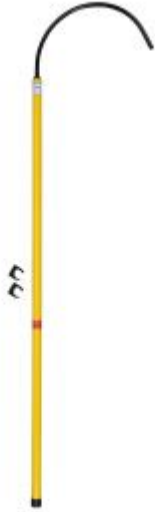

## INSULATED RESCUE ROD L.147cm

Reference : OE 0720

<b>Item name</b>	INSULATED RESCUE ROD L.147cm
<b>Bar code</b>	3700461471452
<b>Introduction</b>	For the rescue of agents affected by electrification and/or dazzle when repairing a voltage tester for example. Allows the injured party to be brought to safety by pulling them by the waist.
<b>Text</b>	Compatible with authorizations: B1L, B1VL, B1TL, B2L, B2VL, B2TL, BCL, BEL, BRL, B1XL, B2XL.
<b>Specifications</b>	Specifications: - operating voltage: 45,000V - steel hook 18x1.5mm - tensile force: 150kg
<b>Contents</b>	Supplied with wall hooks.
<b>Warranty period</b>	No warranty (consumable)
<b>Tariff code</b>	Tariff Normal (TN)
<b>Warranty Procedure</b>	NO