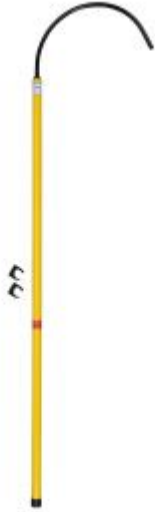

INSULATED RESCUE ROD L.147cm

Reference : OE 0720

Item name INSULATED RESCUE ROD L.147cm

Bar code 3700461471452

Introduction For the rescue of agents affected by electrification and/or dazzle when repairing a voltage tester for example.
Allows the injured party to be brought to safety by pulling them by the waist.

Text Compatible with authorizations: B1L, B1VL, B1TL, B2L, B2VL, B2TL, BCL, BEL, BRL, B1XL, B2XL.

Specifications Specifications:
- operating voltage: 45,000V
- steel hook 18x1.5mm
- tensile force: 150kg