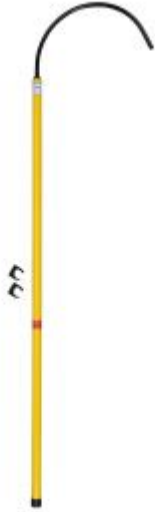

INSULATED RESCUE ROD L.147cm

Reference : OE 0720

Item name	INSULATED RESCUE ROD L.147cm
EAN code	3700461471452
Intro	For the rescue of agents affected by electrification and/or dazzle when repairing a voltage tester for example. Allows the injured party to be brought to safety by pulling them by the waist.
Text	Compatible with authorizations: B1L, B1VL, B1TL, B2L, B2VL, B2TL, BCL, BEL, BRL, B1XL, B2XL.
Specifications	Specifications: - operating voltage: 45,000V - steel hook 18x1.5mm - tensile force: 150kg
Contents	Supplied with wall hooks.
Warranty period	No warranty (consumable)
Tariff code	Tariff Normal (TN)
Warranty Procedure	NO