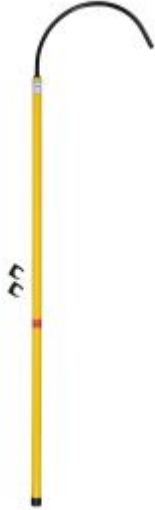

INSULATED RESCUE ROD L.147cm

Reference : OE 0720

Item name INSULATED RESCUE ROD L.147cm

EAN code 3700461471452

Intro For the rescue of agents affected by electrification and/or dazzle when repairing a voltage tester for example.
Allows the injured party to be brought to safety by pulling them by the waist.

Text Compatible with authorizations: B1L, B1VL, B1TL, B2L, B2VL, B2TL, BCL, BEL, BRL, B1XL, B2XL.

Specifications Specifications:
- operating voltage: 45,000V
- steel hook 18x1.5mm
- tensile force: 150kg