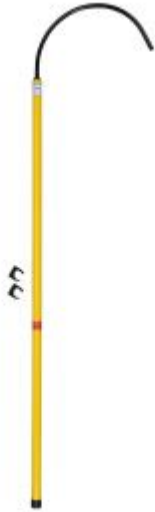

## INSULATED RESCUE ROD L.147cm

Reference : OE 0720

**Item name** INSULATED RESCUE ROD L.147cm

**EAN code** 3700461471452

**Intro** For the rescue of agents affected by electrification and/or dazzle when repairing a voltage tester for example.  
Allows the injured party to be brought to safety by pulling them by the waist.

**Text** Compatible with authorizations: B1L, B1VL, B1TL, B2L, B2VL, B2TL, BCL, BEL, BRL, B1XL, B2XL.

**Specifications** Specifications:  
- operating voltage: 45,000V  
- steel hook 18x1.5mm  
- tensile force: 150kg