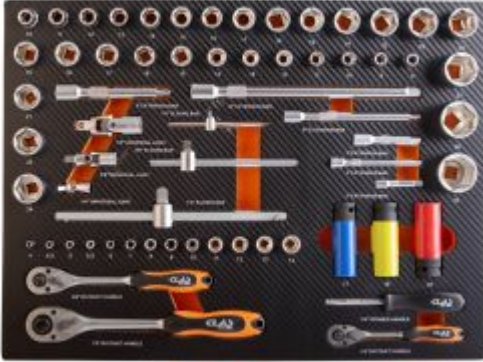

SOCKET AND RACTHET INSERT (64PCS)

Reference : EG 1103BL

Item name	SOCKET AND RACTHET INSERT (64PCS)
Bar code	3701555313313
Contents	<p>Contents:</p> <ul style="list-style-type: none"> - 17 sockets 1/2" DR: 10-11-12-13-14-15-1-17-18-19-21-22-23-24-27-30-32mm - 15 sockets 3/8" DR: 8-9-10-11-12-13-14-15-16-17-18-19-21-22-24mm - 13 sockets 1/4" DR: 4-4.5-5-5.5-6-7-8-9-10-11-12-13-14mm - 3 ratchet handles: 1/4" , 1/2", 3/8" - 3 sockets 1/2": 17-19-21 - 1 cone 1/4" - 3 universal joints: 1/4", 1/2", 3/8 - 3 sliding bars: 1/4", 1/2", 3/8 - 2 extension bars 1/2": 5" and 10 - 2 extension bars 3/8": 6" and 3 - 2 extension bars 1/4": 4" and 2
Warranty period	2 years
Vehicle type	LV
Tariff code	Tariff Normal (TN)
Warranty Procedure	EASY