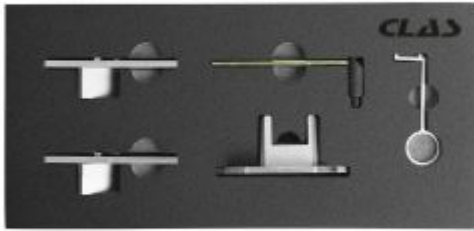

## TIMING TOOLS PSA 1.2 12V TURBO 3 CYLINDERS PURETECH

Reference : OM 3797

<b>Item name</b>	TIMING TOOLS PSA 1.2 12V TURBO 3 CYLINDERS PURETECH
<b>EAN code</b>	3701555309507
<b>Intro</b>	<p>Stop wasting time. This kit will enable you to adjust the timing on Turbo engines only, without having to remove multiple parts.</p>
<b>Text</b>	<p>This kit eliminates the need to remove the following engine components:</p> <ul style="list-style-type: none"><li>- fuel pump</li><li>- injectors</li><li>- fuel rail</li><li>- the second aluminum cylinder head cover</li></ul> <p>You won't have to replace the original gasket on the aluminum cylinder head cover, or any other O-rings or copper seals. The Pure tech Turbo engine is equipped with a vacuum pump, so you can go directly to the camshaft via the drive flat.</p> <p>Also available for naturally-aspirated engines: PSA 1.0-1.2 VVT 3-cylinder Puretech OM 4041 timing set.</p>
<b>Product highlight</b>	Time saving
<b>Specifications</b>	Thicknesses of both flats: 8mm and 9mm
<b>Applications</b>	Models :