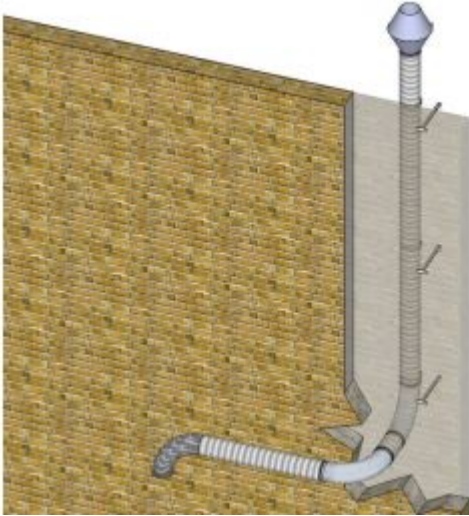

## BACKFLOW 7m Ø125mm

Reference : AG 0065

<b>Item name</b>	BACKFLOW 7m Ø125mm
<b>EAN code</b>	3701555301525
<b>Text</b>	Delivery duct (to the outside of the building) vertical.
<b>Specifications</b>	Specifications: - length 3m - diameter Ø 125mm
<b>Warranty period</b>	2 years
<b>Vehicle type</b>	LV
<b>Cable length</b>	7.00 m
<b>Diameter</b>	125.00 mm
<b>Tariff code</b>	Tariff Normal (TN)