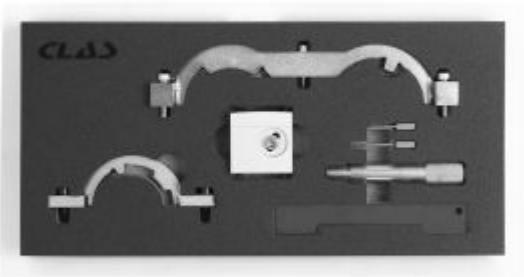

TIMING TOOL KIT OPEL/VAUXHALL 1.0-1.2-1.4 TURBO

Reference : OM 4214

| | |
|---------------------|---|
| Item name | TIMING TOOL KIT OPEL/VAUXHALL 1.0-1.2-1.4 TURBO |
| EAN code | 3700461400902 |
| Text | Designed to lock camshafts and crankshafts in position to allow removal and replacement of the timing chain fitted to Vauxhall twin Cam 1.0, 1.2, 1.4 engines. |
| Contents | Contents: <ul style="list-style-type: none">- camshaft sensing disc adjustment tool- input camshaft adjustment tool- camshaft sensor locator tool- chain tensioner pin 4 mm- Belt tension pin 2.5 mm- camshaft lock plate- crankshaft locking pin |
| Applications | Models : Adam, Ampera, Astra-J, Aveo, Corsa-D, Insignia, Meriva-B, Mokka, Zafira-C Tourer Engines : 1,0, 1,2, 1,4 |
| Engine codes | A10XEP , A12XEL , A12XER , A14NEL , A14NET , A14XEL , A14XER , B12XEL , B14NEH , B14NEJ , B14NEL , B14NET , B14XEJ , B14XEL , B14XER , D12XEL , D14NEH , D14NEJ , D14NEL , D14NET , D14XEJ , D14XEL , L2Z , LB4 , LDC , LDD , LJ2 , LUH , LUJ , LWD , Z12XEP , Z14XEP |
| OEM codes | 991238310 , EM952 , EN49977100 , EN49977200 , EN49978 , KM952 , KM953A , KM955A1 , KM955A2 |

Warranty period 5 years
Vehicle type LV
Suitable for branded vehicles Opel
Fuel type Gasoline
Tariff code Tariff Normal (TN)
Product range Approved by SNR
Warranty Procedure EASY

CLAS EQUIPEMENTS
83, chemin de la CROUZA
73800 CHIGNIN
France